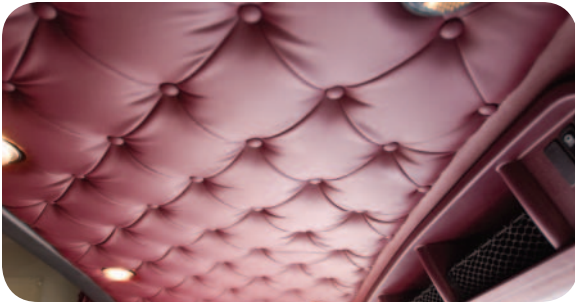

# Mack® Granite® Rawhide™ Edition

Climb inside the all-new Mack Granite Rawhide Edition and experience cab comforts designed to keep you productive and refreshed throughout the rigors of the workday. The well-appointed cab combines a brushed nickel dash, a leather-grip steering wheel and two-tone Ultraleather™ seats with Rawhide Logo and bold stitching to create an enviable work environment. On the exterior, the bright-finish stacks with seven-inch chrome Bullhorns, the quad trumpet air horns with snow shields and the bright-finish grille surround are just a few of the premium details that'll get you noticed on the jobsite.

## Exterior Features

- Bright-finish, dual-vertical stacks with seven-inch chrome Bullhorns\*
- Stainless steel, 13-inch-deep exterior sun visor
- Quad trumpet air horns with snow shields
- Bright-finish air intake grille
- Bright-finish grille surround
- Chrome bullet LED cab marker and clearance lamps
- Bulldog-stylized, heated, motorized and illuminated mirrors with integrated convex
- Stainless steel hood latches
- Stainless steel cab skirts
- Polished aluminum fuel tank
- Bright-finish fuel tank steps with three-inch-wide straps
- Polished aluminum air reservoir
- Polished aluminum battery box cover
- Bright-finish heat shield for Mack Cap DPF
- Extended, stylized bright-finish steel bumper with stone guard
- Bright-finish grab handles

## Interior Features

- Ultraleather button-tuck trim in Deep Copper, Slate Gray, Vintage Oxblood or Classic Buckskin
- Leather-grip steering wheel with bright chrome spokes and brushed chrome Mack horn cap
- Premium brushed nickel dash with chrome gauge bezels
- Full gauge cluster
- Co-Pilot™ driver display
- Bostrom® LSO high-back seats in two-tone Ultraleather with Rawhide Logo and bold stitching
- Fixed Mack high back with integral storage compartments
- Power windows and locks with bright-finish cover plate
- Bright-finish door handles
- Floor mat with polished, diamond-plate inserts